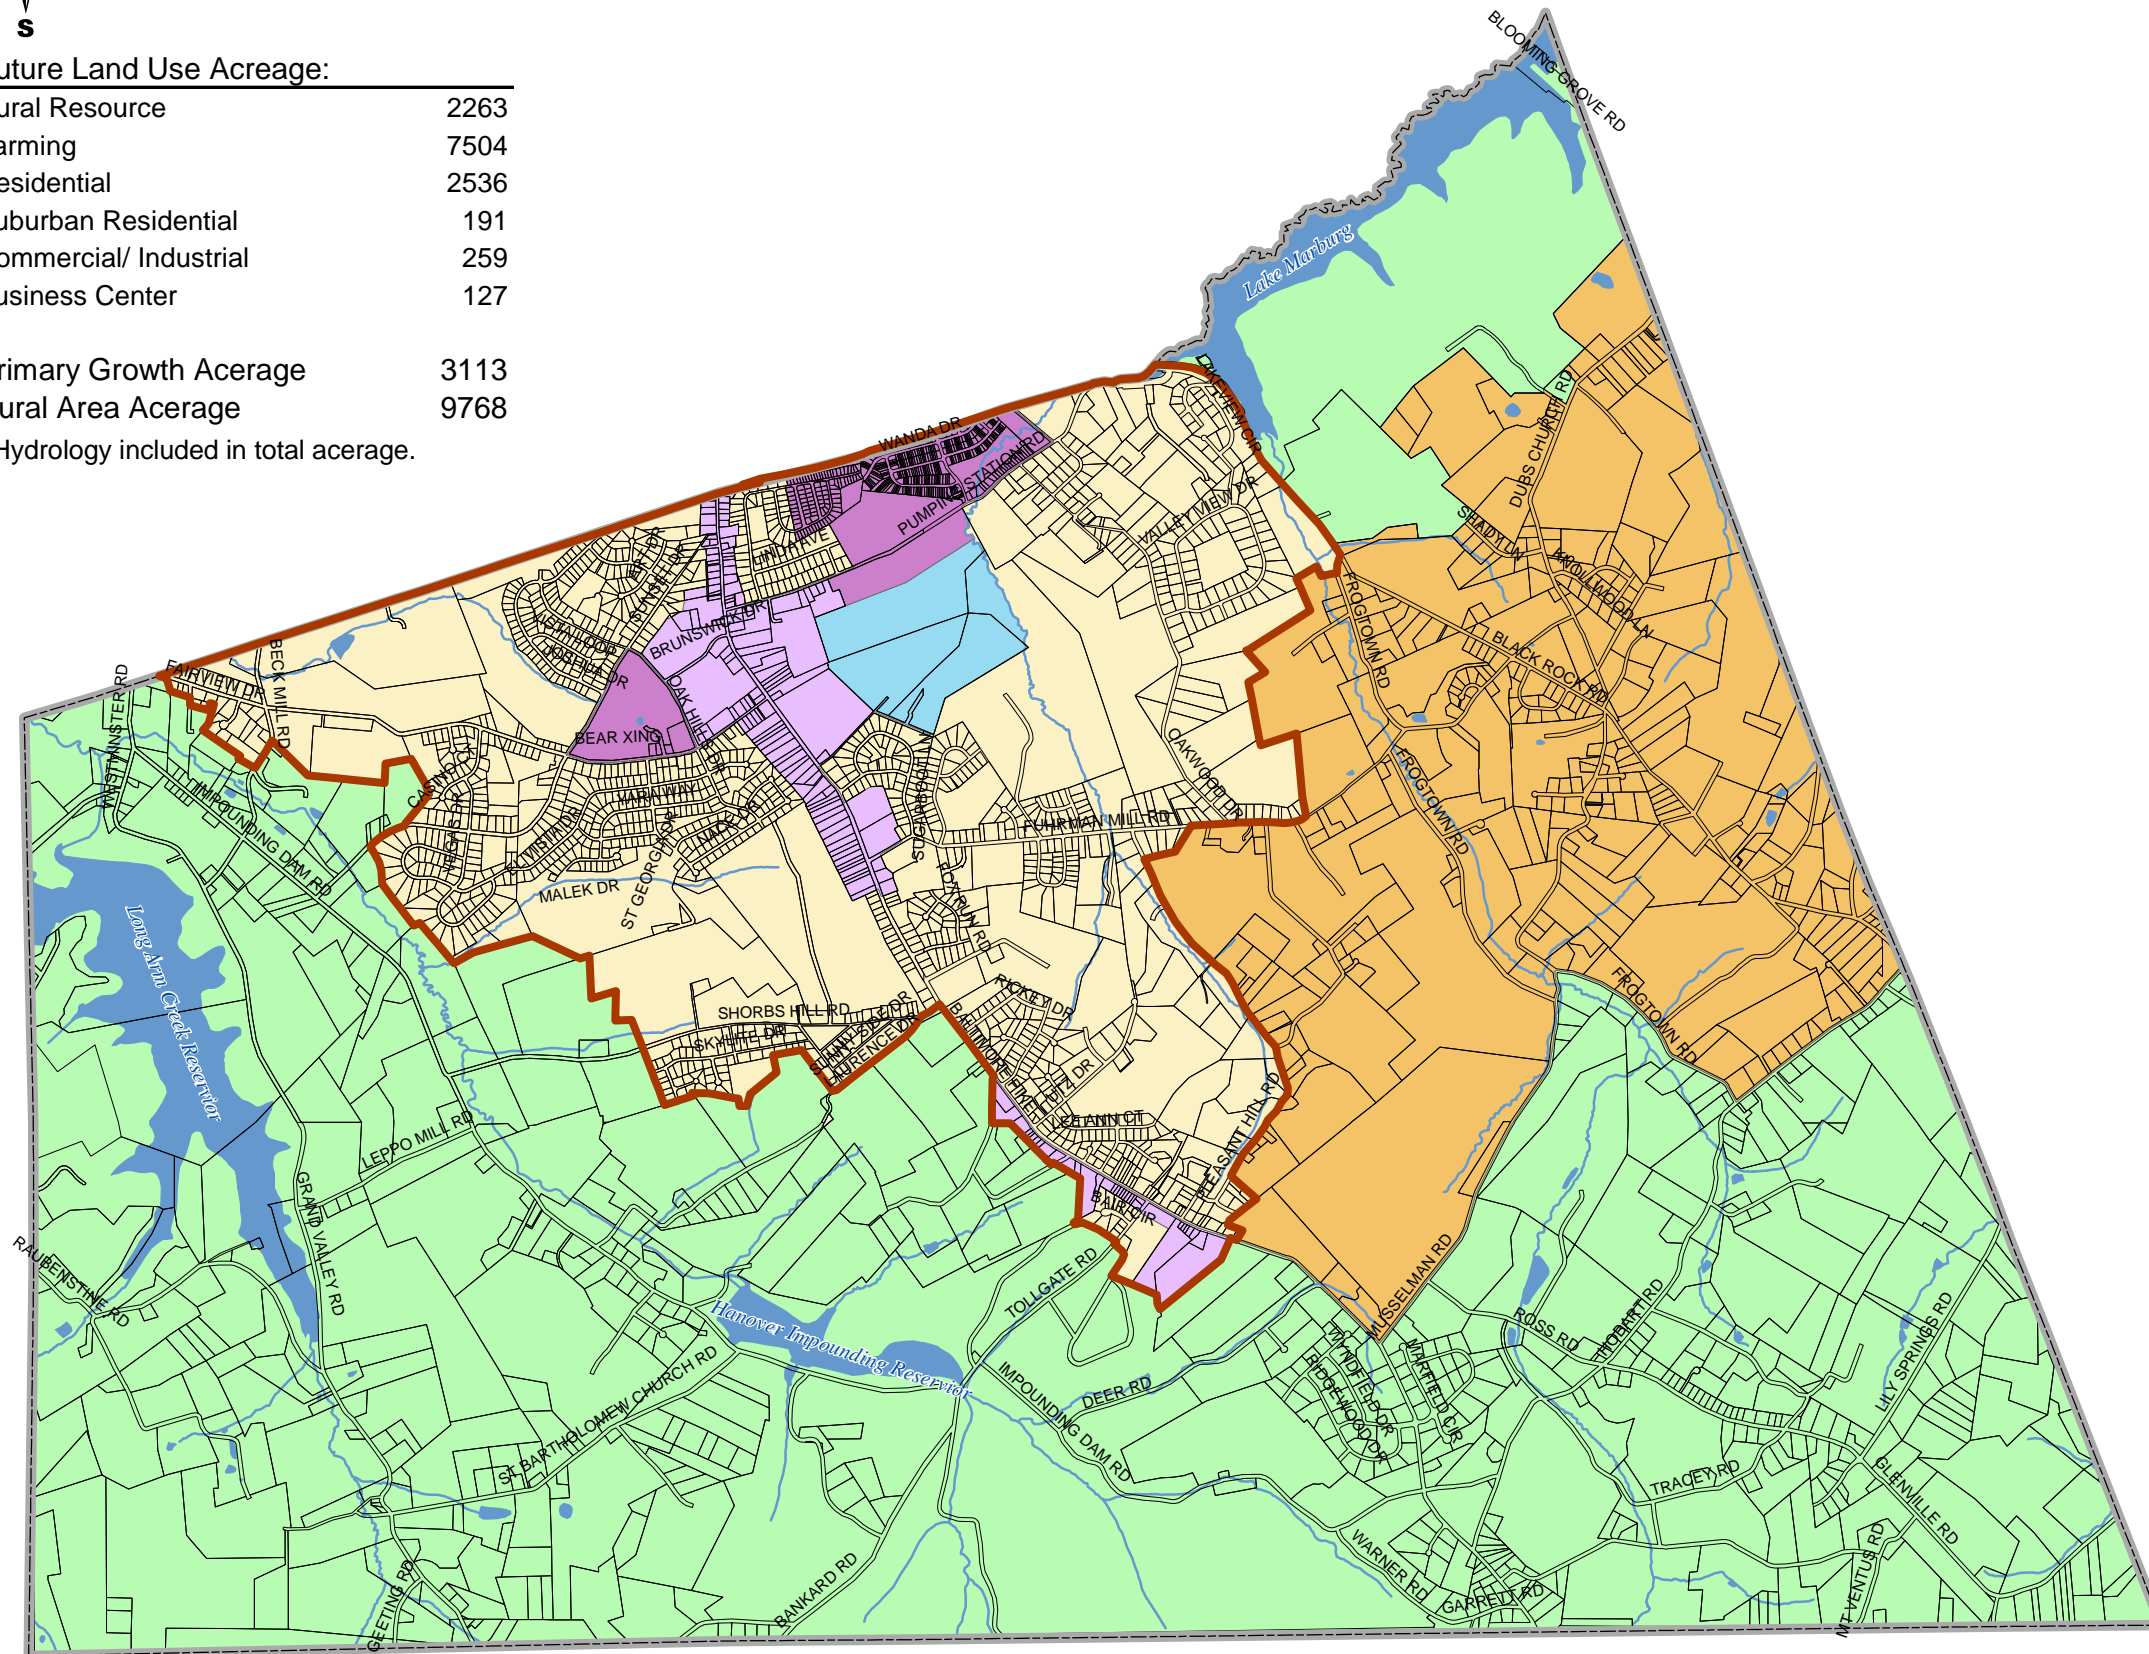

Future Land Use Acreage:

Rural Resource	2263
Farming	7504
Residential	2536
Suburban Residential	191
Commercial/ Industrial	259
Business Center	127

Primary Growth Acreage	3113
Rural Area Acreage	9768

*Hydrology included in total acreage.

Location Map

West Manheim Township York County, Pennsylvania

Map 3 Future Land Use/ Primary Growth & Rural Areas

Legend

- Township Boundary
- Parcels
- Hydrology
- Future Land Use Classification**
- Rural Resource
- Farming
- Residential
- Suburban Residential
- Commercial/ Industrial
- Business Center
- Primary Growth Area Boundary

Excellence in Civil Engineering
Base Mapping & Data: York County Planning Commission